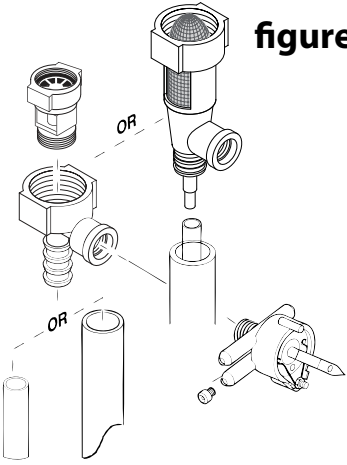

male

quick disconnect set #45600019

selector switch
#45600024

selector switch
knob #45600011

nylon tie #3432000

figure 1

figure 2

figure 3

figure 4

figure 5

figure 6

ASSEMBLY OPTIONS

Smart Sac: Single dilution*

Action Pac: Single dilution*

Smart Sac: 2 dilutions (splitting)*

NOTE: Do NOT use Blue CV Cap!