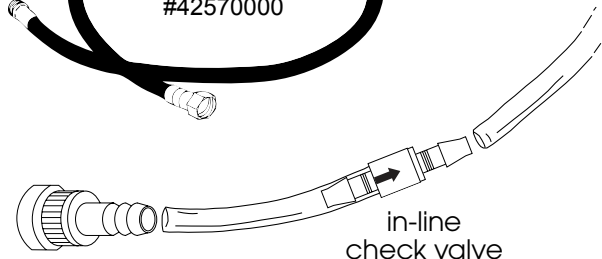

PARTS LIST

1/4" tube (30 ft.)
#45600037

smart one™

smart center™

smart box™

6 ft. water hose
#42570000

product ID label
#45600014 (sheet)

label for box
#45600015 (set)

Material Information Sheet
#45600012 (set)

in-line
check valve
#42044820 (6 ea.)

plastic box clip
#45600002

smart sac™ cap
#42730000 (12 ea.)

metering tip
#45600027
(set of tips)

Air Gap backflow
preventor and
eductor
(1 GPM-green)
#45600005
(4 GPM-white)
#45600006

eductor
(1 GPM-green)
#45600003
(4 GPM-white)
#45600004

Reaction Gap
backflow preventor
#45600020

smart sac™ hook
#42740000 (6 ea.)

dry wall anchor

masonry
anchor

screw

screw & anchor (set of 2) #45600021

female