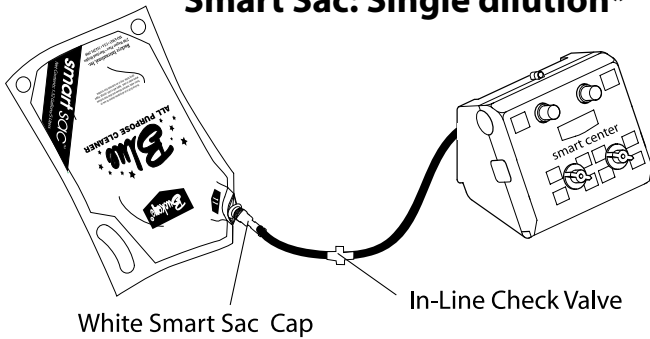

figure 4

figure 5

figure 6

ASSEMBLY OPTIONS

Smart Sac: Single dilution*

Action Pac: Single dilution*

Smart Sac: 2 dilutions (splitting)*

NOTE: Do NOT use Blue CV Cap!

Action Pac: 2 dilutions (splitting)*

***NOTE:** For a neater installation you may hide the tees and check valves inside the Smart Center or Smart Box.