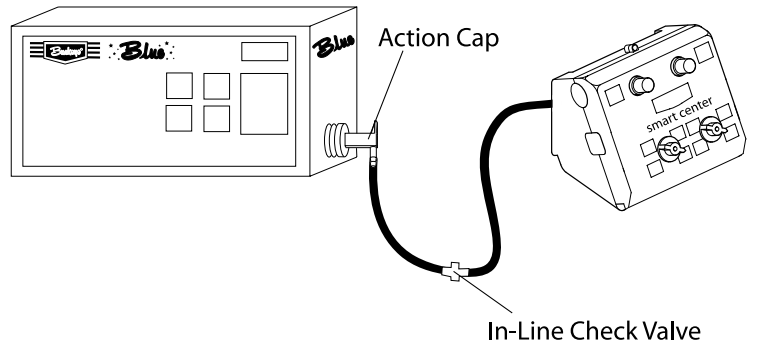

figure 4

figure 5

figure 6

ASSEMBLY OPTIONS

Smart Sac: Single dilution*

Action Pac: Single dilution*

Smart Sac: 2 dilutions (splitting)*

NOTE: Do NOT use Blue CV Cap!

Action Pac: 2 dilutions (splitting)*

***NOTE:** For a neater installation you may hide the tees and check valves inside the Smart Center or Smart Box.