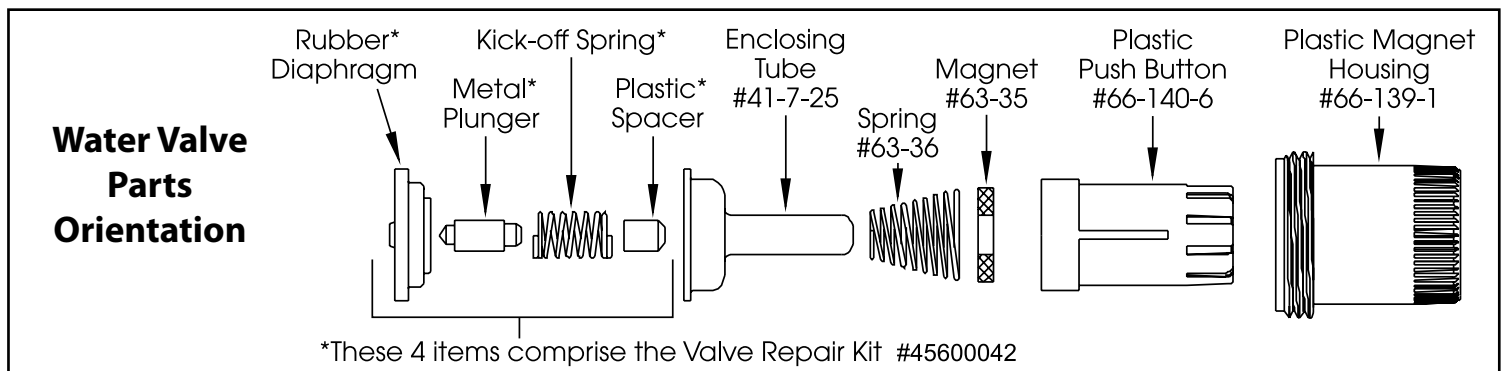

male

quick disconnect set #45600019

selector switch
#45600024

selector switch
knob #45600011

nylon tie #3432000

figure 1

figure 2

figure 3

figure 4

figure 5

figure 6

ASSEMBLY OPTIONS

Smart Sac: Single dilution*

Action Pac: Single dilution*

Smart Sac: 2 dilutions (splitting)*

NOTE: Do NOT use Blue CV Cap!