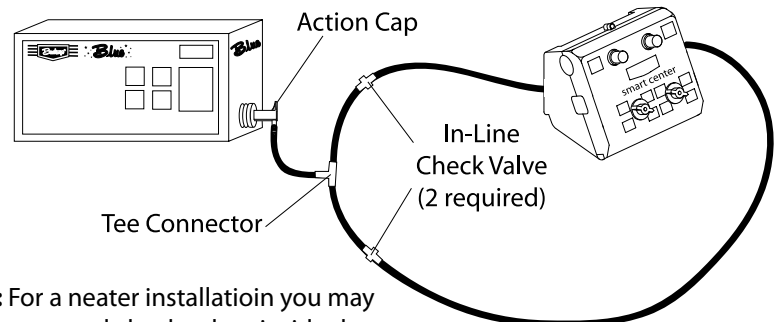

figure 4

figure 5

figure 6

ASSEMBLY OPTIONS

Smart Sac: Single dilution*

Action Pac: Single dilution*

Smart Sac: 2 dilutions (splitting)*

NOTE: Do NOT use Blue CV Cap!

Action Pac: 2 dilutions (splitting)*

***NOTE:** For a neater installation you may hide the tees and check valves inside the Smart Center or Smart Box.