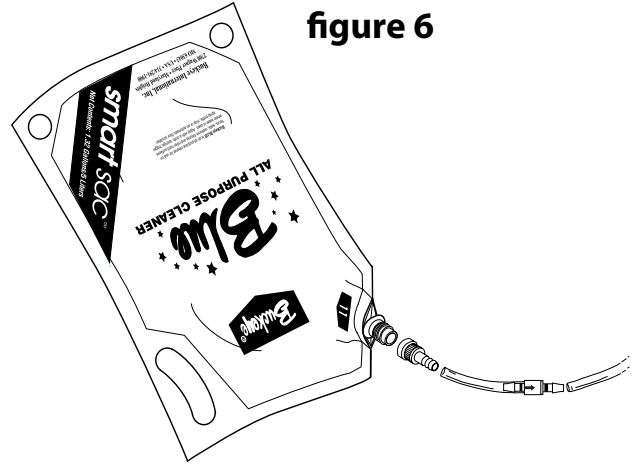

figure 4

figure 5

figure 6

ASSEMBLY OPTIONS

Smart Sac: Single dilution*

Action Pac: Single dilution*

Smart Sac: 2 dilutions (splitting)*

NOTE: Do NOT use Blue CV Cap!

Action Pac: 2 dilutions (splitting)*

***NOTE:** For a neater installation you may hide the tees and check valves inside the Smart Center or Smart Box.