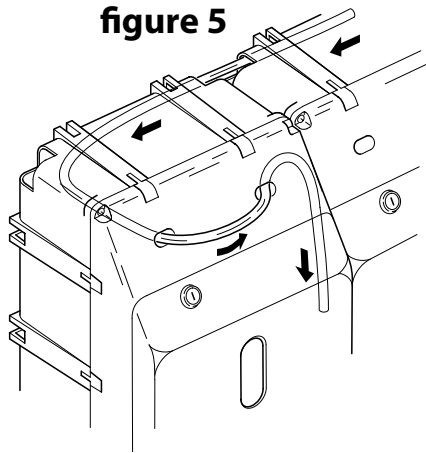

figure 4

figure 5

figure 6

ASSEMBLY OPTIONS

Smart Sac: Single dilution*

Action Pac: Single dilution*

Smart Sac: 2 dilutions (splitting)*

NOTE: Do NOT use Blue CV Cap!

Action Pac: 2 dilutions (splitting)*

***NOTE:** For a neater installation you may hide the tees and check valves inside the Smart Center or Smart Box.