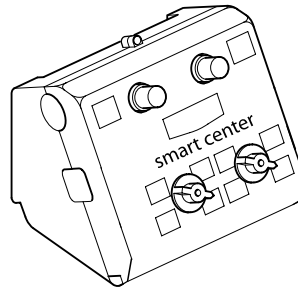

PARTS LIST

1/4" tube (30 ft.)
#45600037

smart one™

smart center™

smart box™

6 ft. water hose
#42570000

product ID label
#45600014 (sheet)

label for box
#45600015 (set)

Material Information Sheet
#45600012 (set)

in-line
check valve
#42044820 (6 ea.)

plastic box clip
#45600002

smart sac™ cap
#42730000 (12 ea.)

metering tip
#45600027
(set of tips)

Air Gap backflow
preventor and
eductor
(1 GPM-green)
#45600005
(4 GPM-white)
#45600006

eductor
(1 GPM-green)
#45600003
(4 GPM-white)
#45600004

Reaction Gap
backflow preventor
#45600020

smart sac™ hook
#42740000 (6 ea.)

dry wall anchor

masonry
anchor

screw

screw & anchor (set of 2) #45600021

female