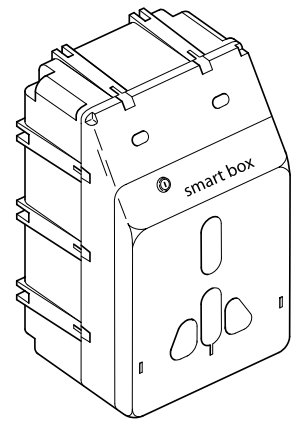

PARTS LIST

1/4" tube (30 ft.)
#45600037

smart one™

smart center™

smart box™

6 ft. water hose
#42570000

product ID label
#45600014 (sheet)

label for box
#45600015 (set)

Material Information Sheet
#45600012 (set)

in-line
check valve
#42044820 (6 ea.)

plastic box clip
#45600002

smart sac™ cap
#42730000 (12 ea.)

metering tip
#45600027
(set of tips)

Air Gap backflow
preventor and
eductor
(1 GPM-green)
#45600005
(4 GPM-white)
#45600006

eductor
(1 GPM-green)
#45600003
(4 GPM-white)
#45600004

Reaction Gap
backflow preventor
#45600020

smart sac™ hook
#42740000 (6 ea.)

dry wall anchor

masonry
anchor

screw

screw & anchor (set of 2) #45600021

female