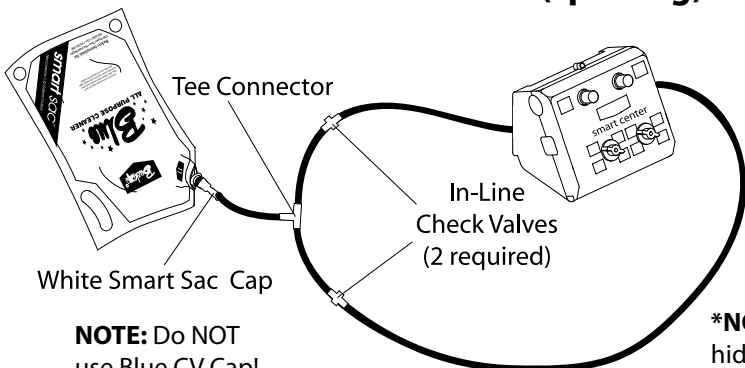

male

quick disconnect set #45600019

selector switch
#45600024

selector switch
knob #45600011

nylon tie #3432000

figure 1

figure 2

figure 3

figure 4

figure 5

figure 6

ASSEMBLY OPTIONS

Smart Sac: Single dilution*

Action Pac: Single dilution*

Smart Sac: 2 dilutions (splitting)*

NOTE: Do NOT use Blue CV Cap!

Action Pac: 2 dilutions (splitting)*

***NOTE:** For a neater installation you may hide the tees and check valves inside the Smart Center or Smart Box.