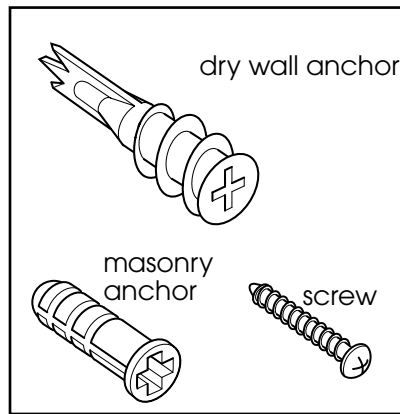

PARTS LIST

1/4" tube (30 ft.)
#45600037

smart one™

smart center™

smart box™

6 ft. water hose
#42570000

product ID label
#45600014 (sheet)

label for box
#45600015 (set)

Material Information Sheet
#45600012 (set)

in-line
check valve
#42044820 (6 ea.)

plastic box clip
#45600002

smart sac™ cap
#42730000 (12 ea.)

metering tip
#45600027
(set of tips)

Air Gap backflow
preventor and
eductor
(1 GPM-green)
#45600005
(4 GPM-white)
#45600006

eductor
(1 GPM-green)
#45600003
(4 GPM-white)
#45600004

Reaction Gap
backflow preventor
#45600020

smart sac™ hook
#42740000 (6 ea.)

dry wall anchor

masonry
anchor

screw

screw & anchor (set of 2) #45600021

female