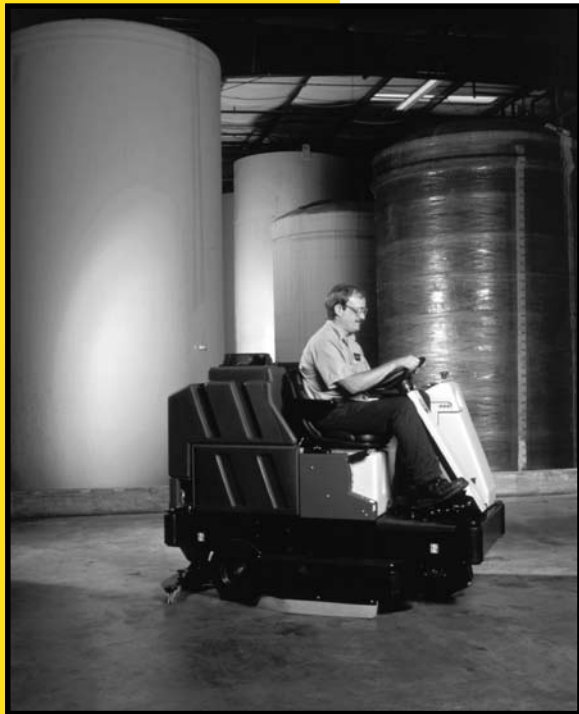

Buckeye®

AMBUSH™

MULTI-PURPOSE CLEANER / DEGREASER

Buckeye Ambush is a low foaming, heavy-duty cleaner/degreaser formulated to clean grease and oil from hard surfaces. It can be applied in numerous ways:

- X** *Automatic Scrubbers*
- X** *Mop & Bucket*
- X** *Pressure Spraying*
- X** *Steam Cleaning*
- X** *Immersion*

Ambush is a powerful cleaner/degreaser, quickly lifting soils. It contains rust inhibitors, foam suppressants and anti-scaling agents. **Ambush** attacks grease and soils and performs well in tough situations.